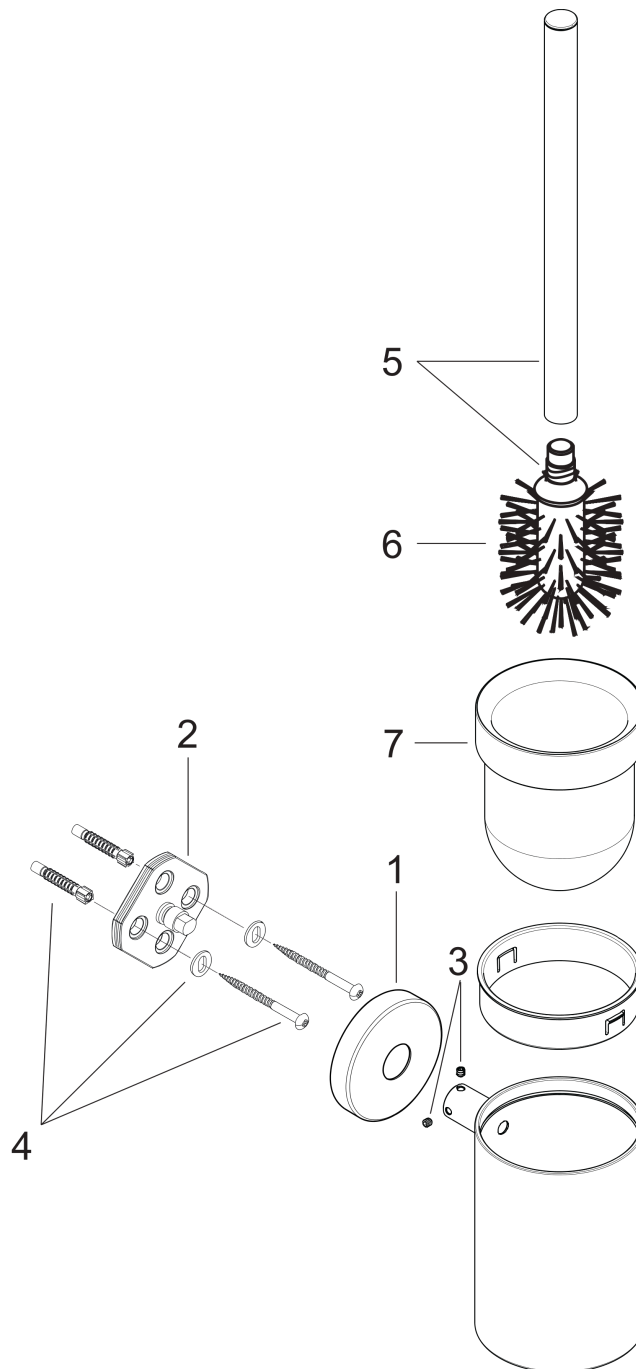

Logis

Toilet Brush with Holder

Finishes : **brushed nickel**

Part no. : **40522820**

Description

Features

- Brass
- material recess: matt glass
- accent colour: white
- with separate recess
- concealed fastening
- Wall-mounted

Item details

List Price \$ 183.00

Product image

Scale drawing

Logis

Toilet Brush with Holder

Finishes : **brushed nickel**

Part no. : **40522820**

Exploded drawing

Year of production: >11/08

Logis

Toilet Brush with Holder

Finishes : **brushed nickel**

Part no. : **40522820**

Spare parts list

Year of production: >11/08

Pos.	Description	Part no.	Price	PU
1	escutcheon	98538820	-	1
2	support element	98539000	-	1
3	hollow set screw M4x4	98540000	-	1
4	mounting set	96179000	-	1
5	stick with brush	95577820	-	1
6	WC-brush black	40068000	-	1
7	glass cup on its own	98548000	-	1