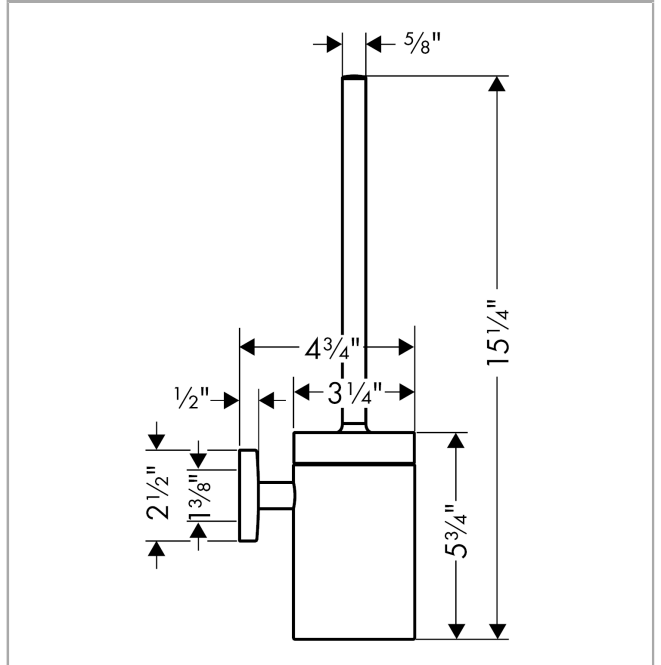

Logis

Toilet Brush with Holder

Finishes : **brushed nickel**

Part no. : **40522820**

Description

Features

- Brass
- material recess: matt glass
- accent colour: white
- with separate recess
- concealed fastening
- Wall-mounted

Item details

List Price \$ 183.00

Product image

Scale drawing

Logis

Toilet Brush with Holder

Finishes : **brushed nickel**

Part no. : **40522820**

Exploded drawing

Year of production: >11/08

Logis

Toilet Brush with Holder

Finishes : **brushed nickel**

Part no. : **40522820**

Spare parts list

Year of production: >11/08

Pos.	Description	Part no.	Price	PU
1	escutcheon	98538820	-	1
2	support element	98539000	-	1
3	hollow set screw M4x4	98540000	-	1
4	mounting set	96179000	-	1
5	stick with brush	95577820	-	1
6	WC-brush black	40068000	-	1
7	glass cup on its own	98548000	-	1